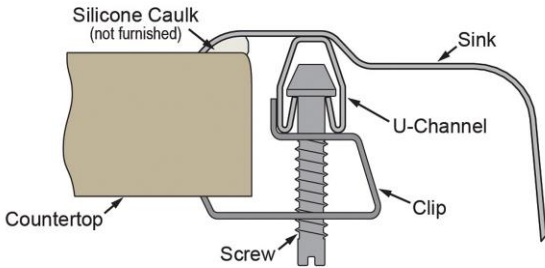

PRODUCT SPECIFICATIONS

Elkay Lustertone™ Classic Stainless Steel 15" x 15" x 6-1/8" Single Bowl Drop-in Bar Sink. Sink is manufactured from 18 gauge 304 Stainless Steel with a Lustrous Satin finish, Center drain placement, and Bottom only pads.

Installation Type:	Drop-in
Material:	304 Stainless Steel
Finish:	Lustrous Satin
Gauge:	18
Sound Deadening:	Bottom only pads
Number of Bowls:	1
Sink Dimensions:	15" x 15" x 6-1/8"
Bowl 1 Dimensions:	12" x 9-1/4" x 6"
Drain Size:	2" (51mm)
Drain Location:	Center
Minimum Cabinet Size:	18"
Mounting Hardware:	Part # 64090008 included for countertops up to 3/4" (19mm) thick
Template Included:	No
Cutout Template #:	1000001240

Template is available for download at [elkay.com](#). CAD software will be required to open the template.

Cutout Dimensions for Drop-in Installation:
14-3/8" x 14-3/8" (365mm x 365mm) with 1-1/2" (38mm) corner radius

Hole Drilling Configurations:

Installation Profile: