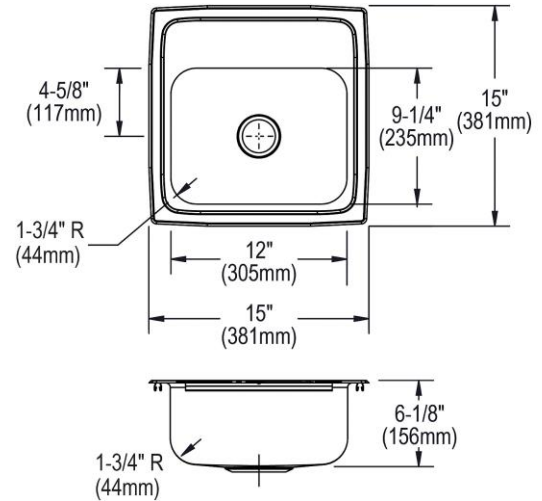

A Century of Tradition and Quality.
For more than 100 years, Elkay has been making innovative products and providing exceptional customer care. We take pride in offering plumbing products that make life easier, inspire change and leave the world a better place.

Product Compliance: ADA & ICC A117.1
ASME A112.19.3/CSA B45.4
Buy American Act

Sinks are listed by IAPMO® as meeting the applicable requirements of the Uniform Plumbing Code®, International Plumbing Code®, and National Plumbing Code of Canada.

[Clean and Care Manual (PDF)](#)
[Installation Instructions (PDF) - 1000005236](#)
[Warranty (PDF)](#)

Similar models are available with: Quick-Clip Mounting System